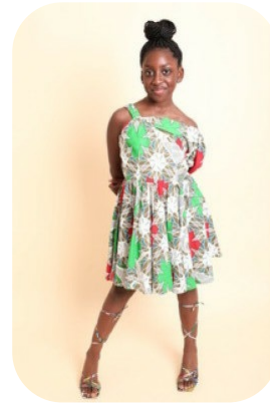

Carolyn Akwei

Age: 11-15	Height: 4ft9inch	Eye Colour: Black	Accent: London
Gender:F	Weight: 25kg	Waist: 27.5cm	
Location: London	Shoe Size: 3	Bust: 28.5cm	
Drives: No	Hair Color: Black	Hips: 35cm	

Talents
CHILD MODELLING, YOUNG PERFORMERS,
EXTRAS